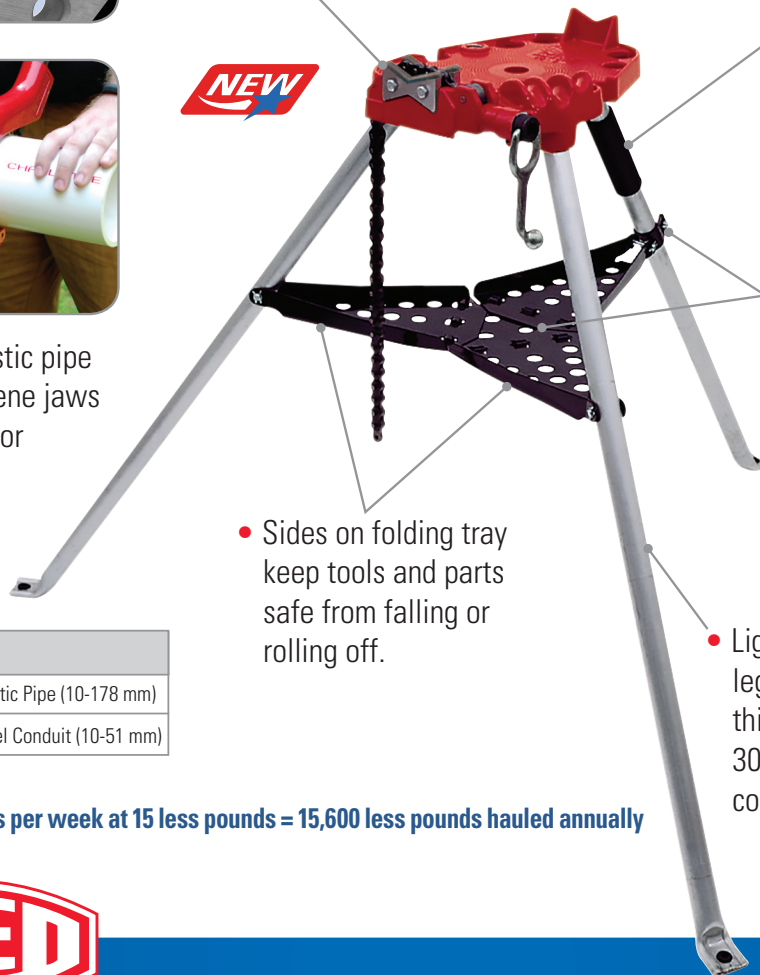

DROP SOME WEIGHT

CARRY LIGHT™ TRIPOD VISE

15 lbs.
 LIGHTER THAN
 TRADITIONAL
 TRIPODS*

Weight:
 27.4 lbs (12.5 kg)

R450PAL
#04456

- Reversible, double-sided, bow tie jaws offer 15% extra value versus purchase of a second jaw set.

- Protect plastic pipe with neoprene jaws or reverse for traditional steel jaws.

NEW

- Sides on folding tray keep tools and parts safe from falling or rolling off.

- Padded handle at balance point helps with lifting and carrying.

- Sturdy due in part to the overlapping hinges on the lower tray and the adjustable tray clamp.

- Lightweight aluminum legs for portability make this tripod vise about 30% lighter than competitive models.

Capacity

1/8" – 6" nom. Plastic Pipe (10-178 mm)

1/8" – 2" nom. Steel Conduit (10-51 mm)

***Carried 20 times per week at 15 less pounds = 15,600 less pounds hauled annually**

PIPE TOOLS & VISES
 SINCE 1896